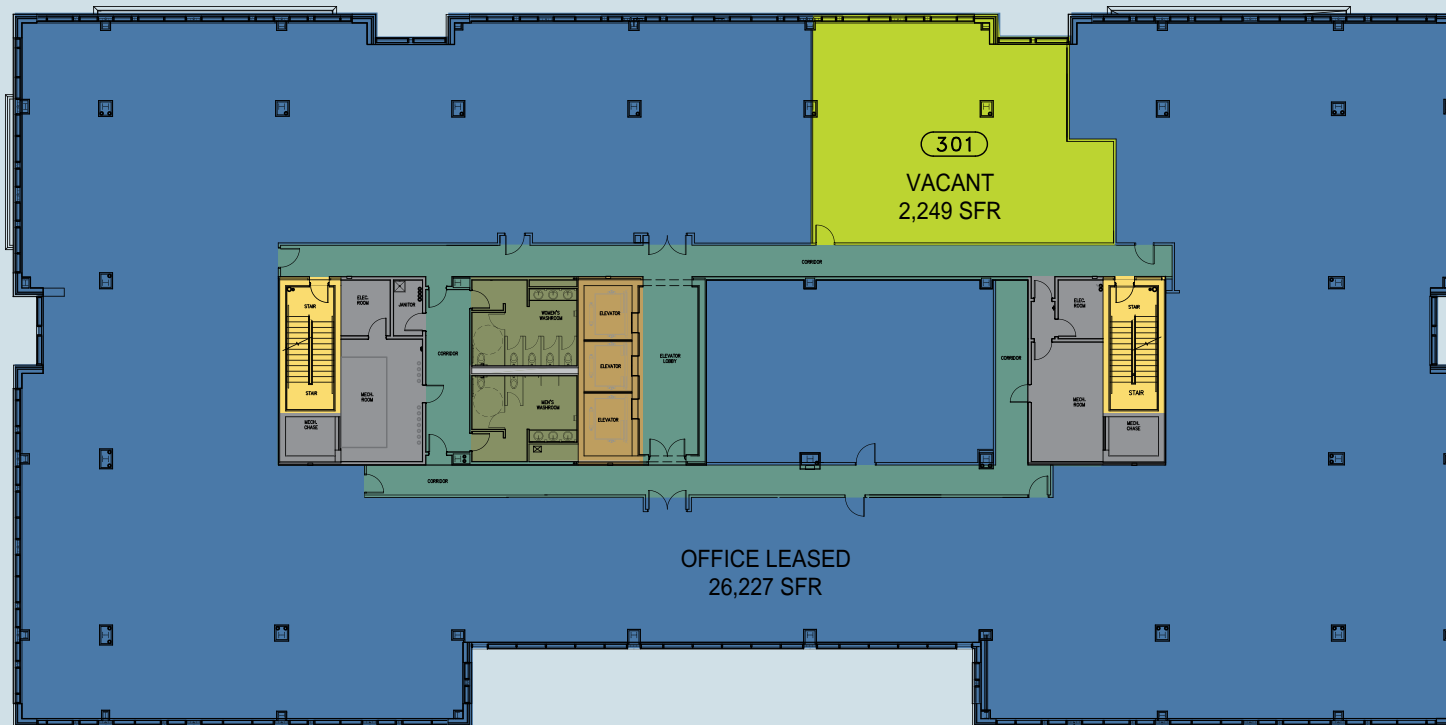

MEREDITH BLOCK

SECOND FLOOR

27,332 Rentable Square Feet
 13,932 Square Feet Vacant
 13,401 Square Feet Leased

- ELEVATORS
- STAIRS
- UTILITIES
- COMMON AREAS
- WASHROOMS
- AREA VACANT
- AREA PROPOSED
- AREA LEASED
- CONDITIONALLY LEASED

28,476 Total Rentable Square Feet
2,249 Square Feet Cond. Leased
26,227 Square Feet Leased

- ELEVATORS 
- STAIRS 
- UTILITIES 
- COMMON AREAS 
- WASHROOMS 
- AREA VACANT 
- AREA LEASED 