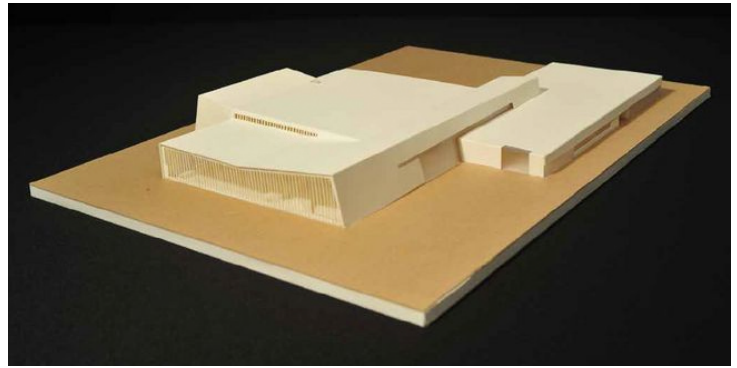

Quarry Park Recreation Centre Proposed Designs