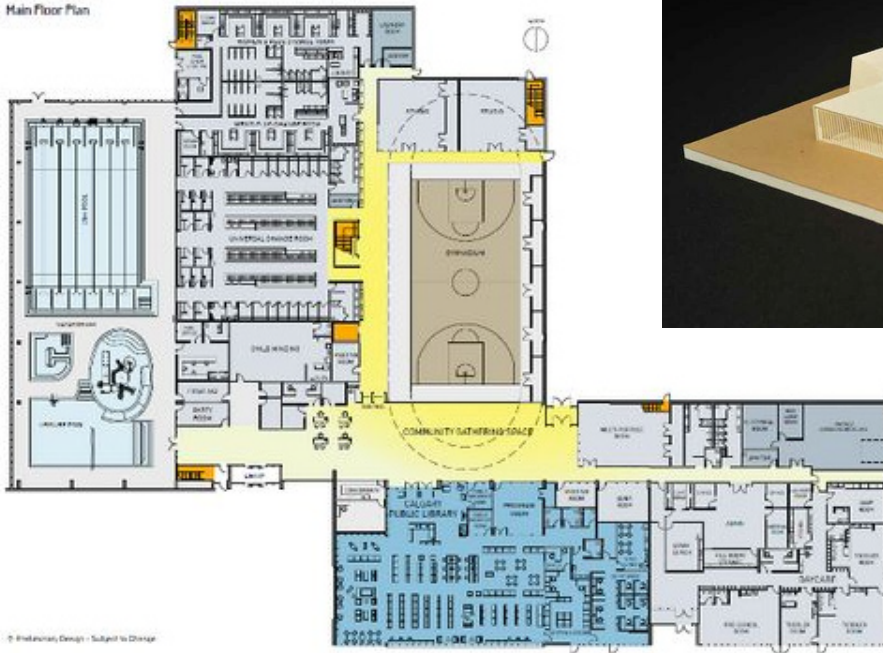

Rocky Ridge Recreation Facility

11300 Rocky Ridge Rd. N.W.

It's a 300,000 sq.-ft. facility, situated in the middle of a natural park.

Proposed amenities feature ice rinks, swimming, gymnastics, a fitness facility, self-service library, theatre, art studio and exhibition space.

Estimated completion: 2017*

Quarry Park Recreation Facility

108 Quarry Park Rd. S.E.

This proposal for this 100,000 sq.-ft. community hub includes a fitness centre, running track, a gymnasium, aquatics, daycare and the Calgary Public Library. Public library space and multi-purpose rooms will allow for cultural, art, learning and business activities. The city site says it "will also connect into existing pathways, opening access to surrounding neighbourhoods and the Bow River and will be within walking distance to the future LRT."

Estimated completion: 2015*

Great Plains Recreation Facility

5749 76 Ave. S.E.

This centre will boast two multi-purpose ice rinks. "An emphasis on spectator viewing will allow for fans and athletes to share in the same experience on and off the ice."

Estimated completion: 2015*

Main Floor Plan

© Preliminary Design - Subject to Change

Quarry Park Recreation Centre Proposed Designs