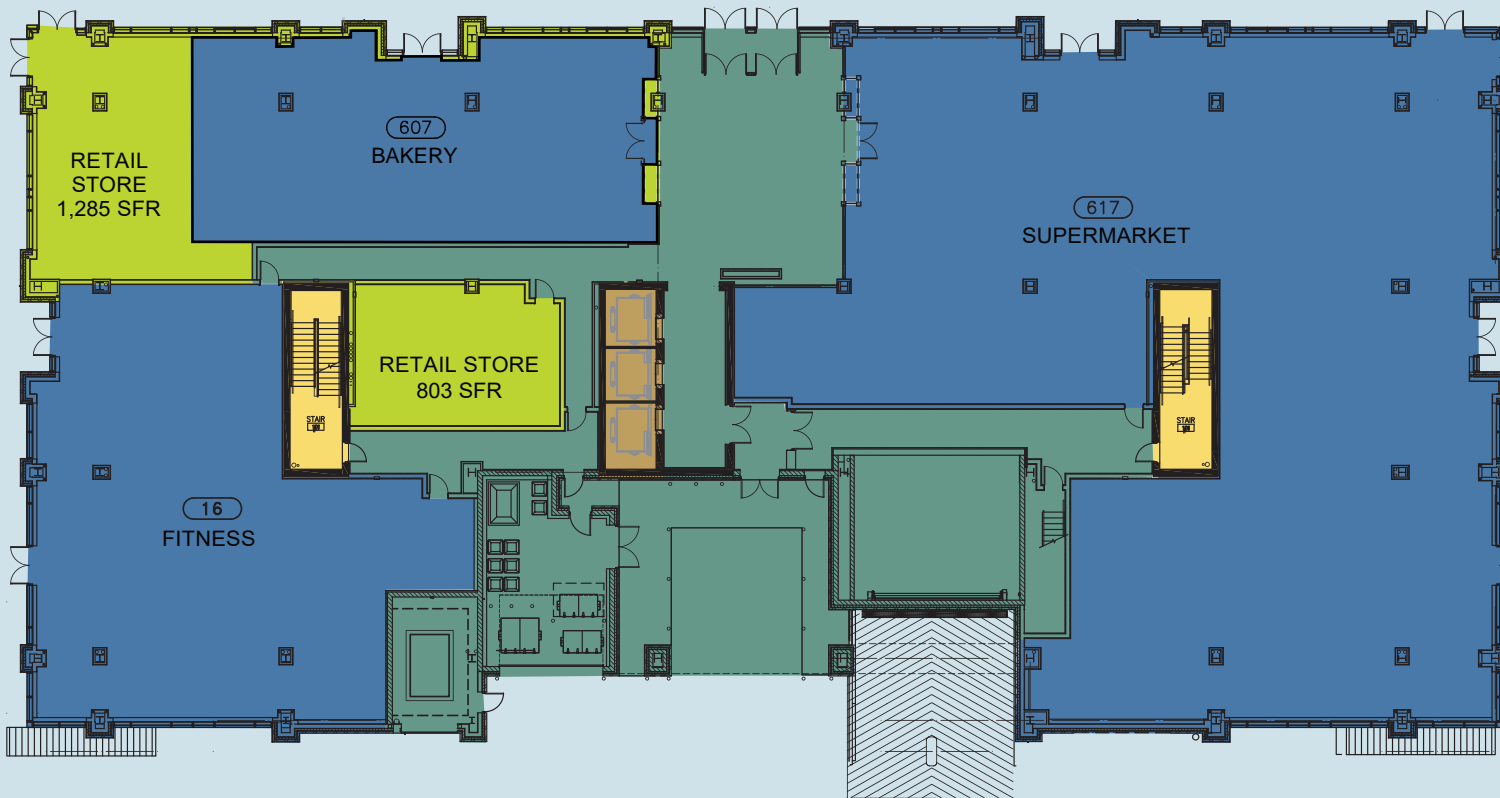

MEREDITH BLOCK

MAIN FLOOR

2,088 Square Feet Vacant

- ELEVATORS 
- STAIRS 
- UTILITIES 
- COMMON AREAS 
- WASHROOMS 
- AREA VACANT 
- CONDITIONALLY LEASED 
- AREA LEASED 