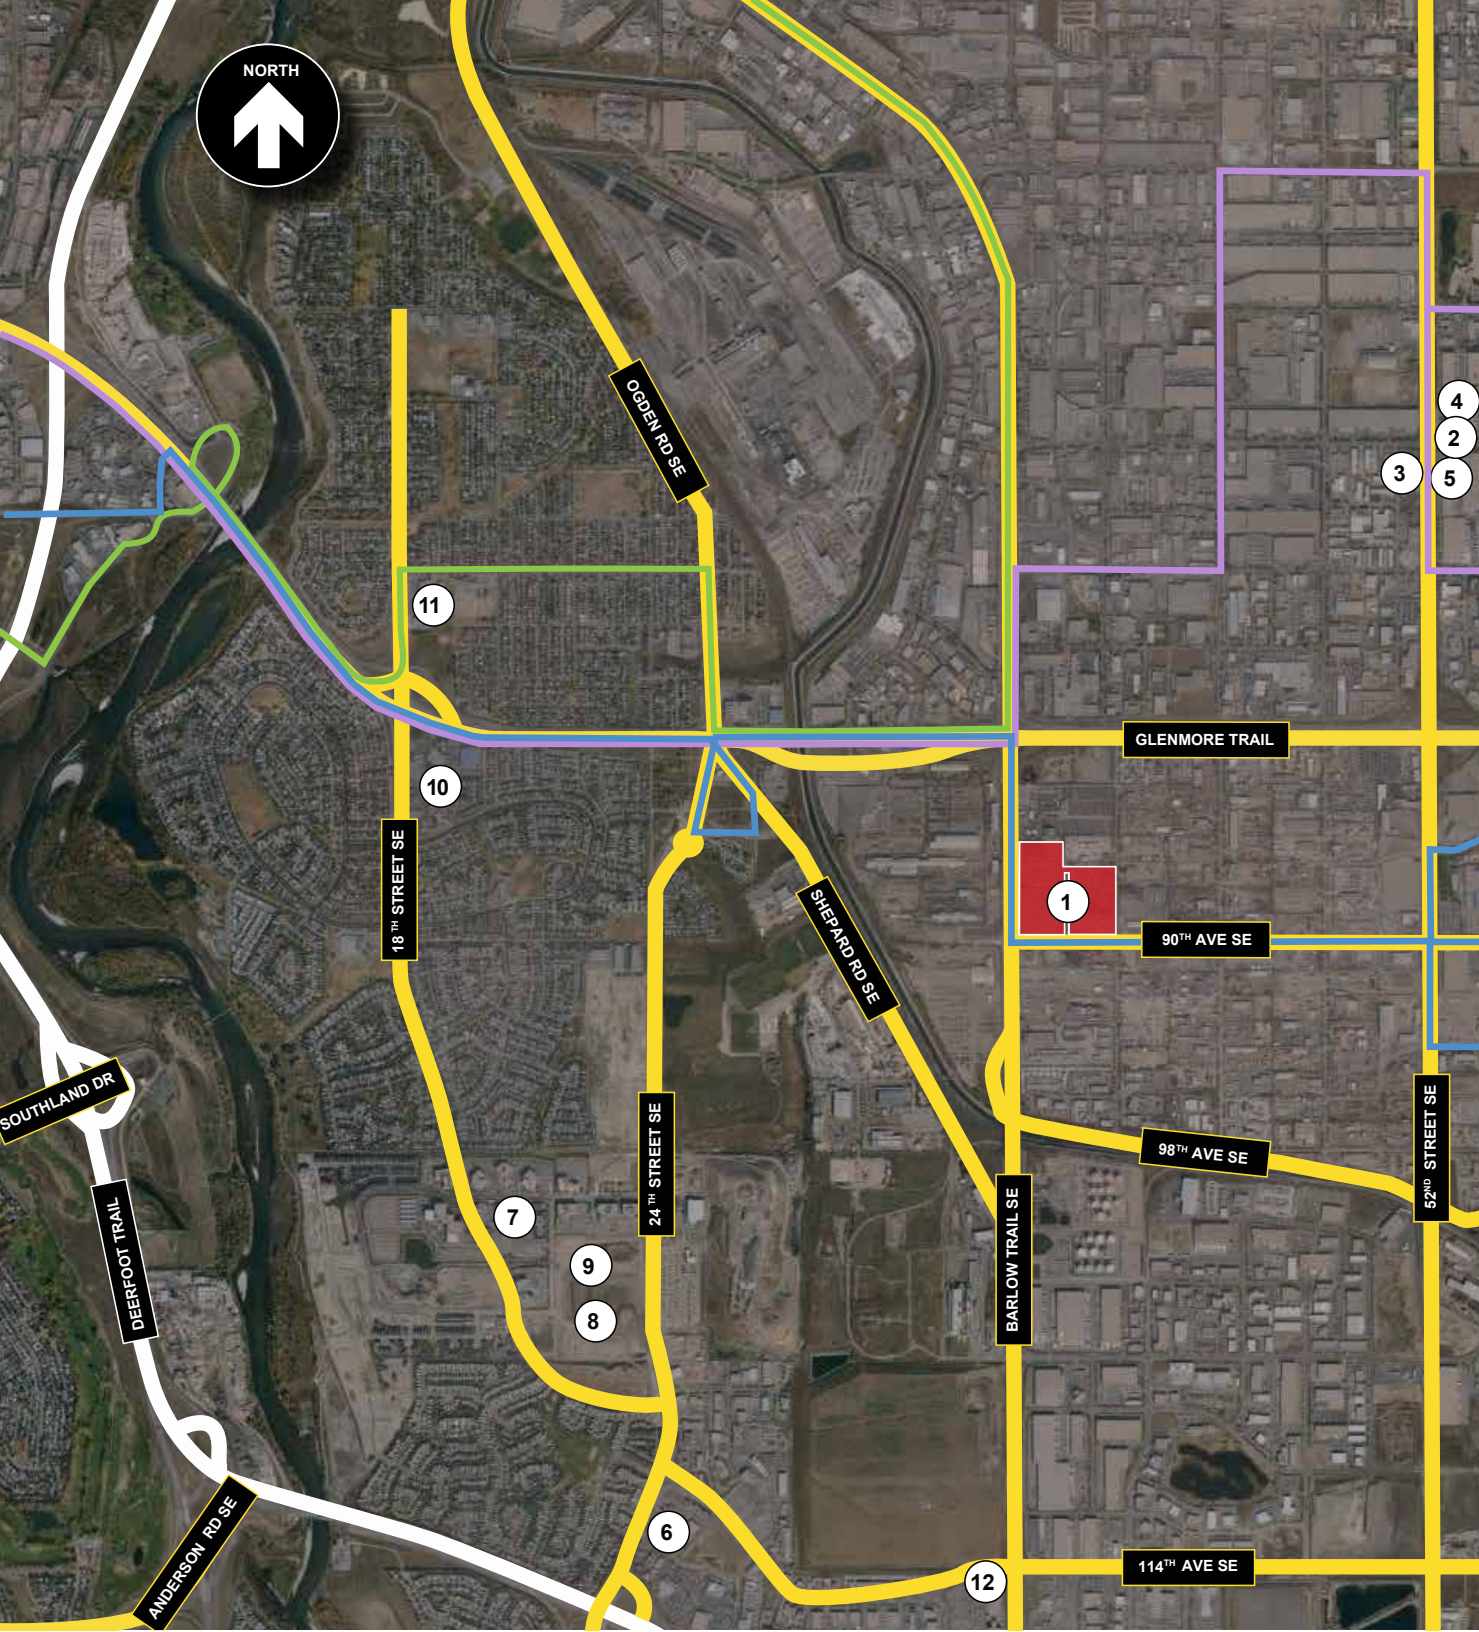

Transportation and Amenities Map

BARLOW CROSSING

- 1** Barlow Crossing
- 2** Mc Donald's
- 3** Tim Hortons
- 4** Wonton King
- 5** A&W
- 6** Douglas Square Shopping Centre
(Starbucks, McDonald's, Ricky's All Day Grill, Olive Grove Pizzeria, CIBC, and more)
- 7** The Market at Quarry Park
(Co-op Supermarket, Pharmacy and Liquor Store, Starbucks, Original Joe's, The Park Restaurant, The Chopped Leaf, TD Bank, and more)
- 8** Quarry Park Child Development Centre
- 9** Remington YMCA Quarry Park Recreation Facility
- 10** Riverbend Shopping Centre
(Sobeys, Tim Hortons, Boston Pizza, Subway, RBC Royal Bank, and more)
- 11** Safeway, Shoppers Drug Mart and more
- 12** Deerfoot Inn & Casino

- Bus Route 149
- Bus Route 43
- Bus Route 148