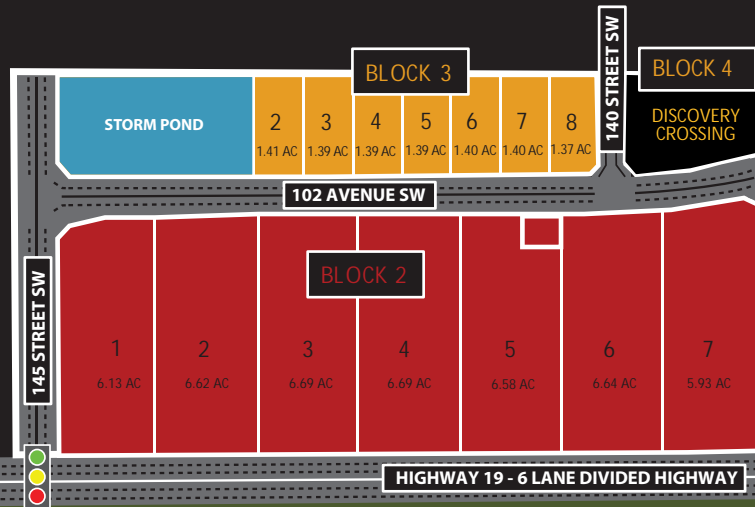

DISCOVERY

BUSINESS PARK

STAGE 1 - SUBDIVISION PLAN

ILES - LIGHT INDUSTRIAL

UC3ES - URBAN COMMERCIAL

QuadReal™

remingtoncorp.com

DISCOVERY

BUSINESS PARK

STAGE 2

ROADWAY PLAN